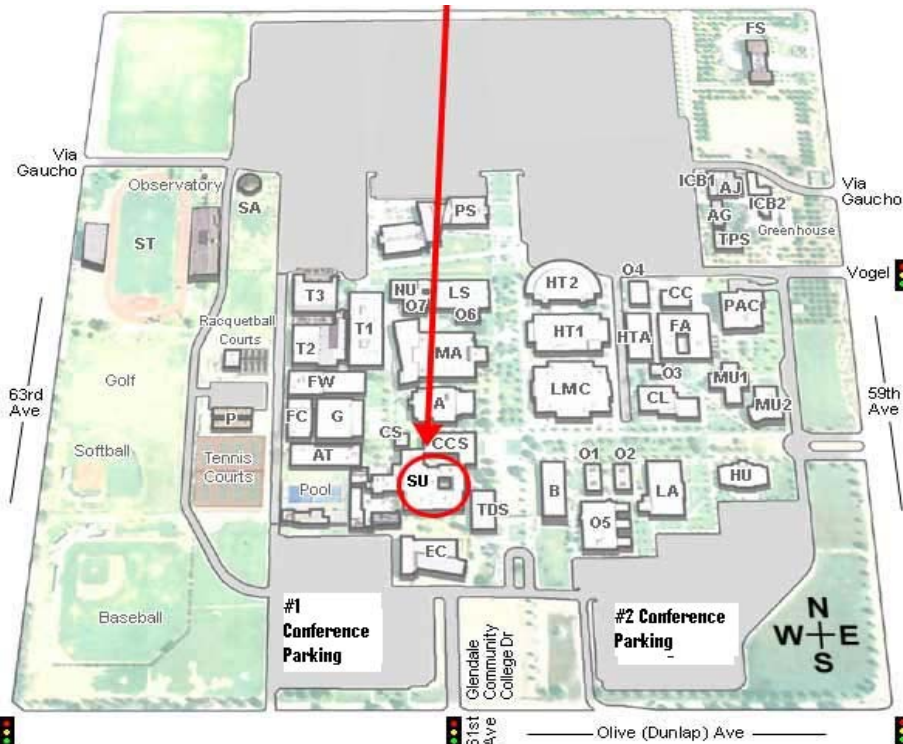

## Conference Location Map & Directions

### Directions from I-17

Exit off of Dunlap Avenue  
Head west on Dunlap Avenue  
\*(Note – Dunlap Avenue becomes Olive Avenue as travel westward continues)

Glendale Community College is located on north side of Olive Avenue

### Conference Parking:

Attendees can enter campus via Olive Avenue entrances. There are two parking lots available to conference attendees. There is no charge for parking.

Please reference Glendale Community College Campus map for parking locations.

Main Conference gatherings will be located in Student Union.

Please note the arrow and site circled.